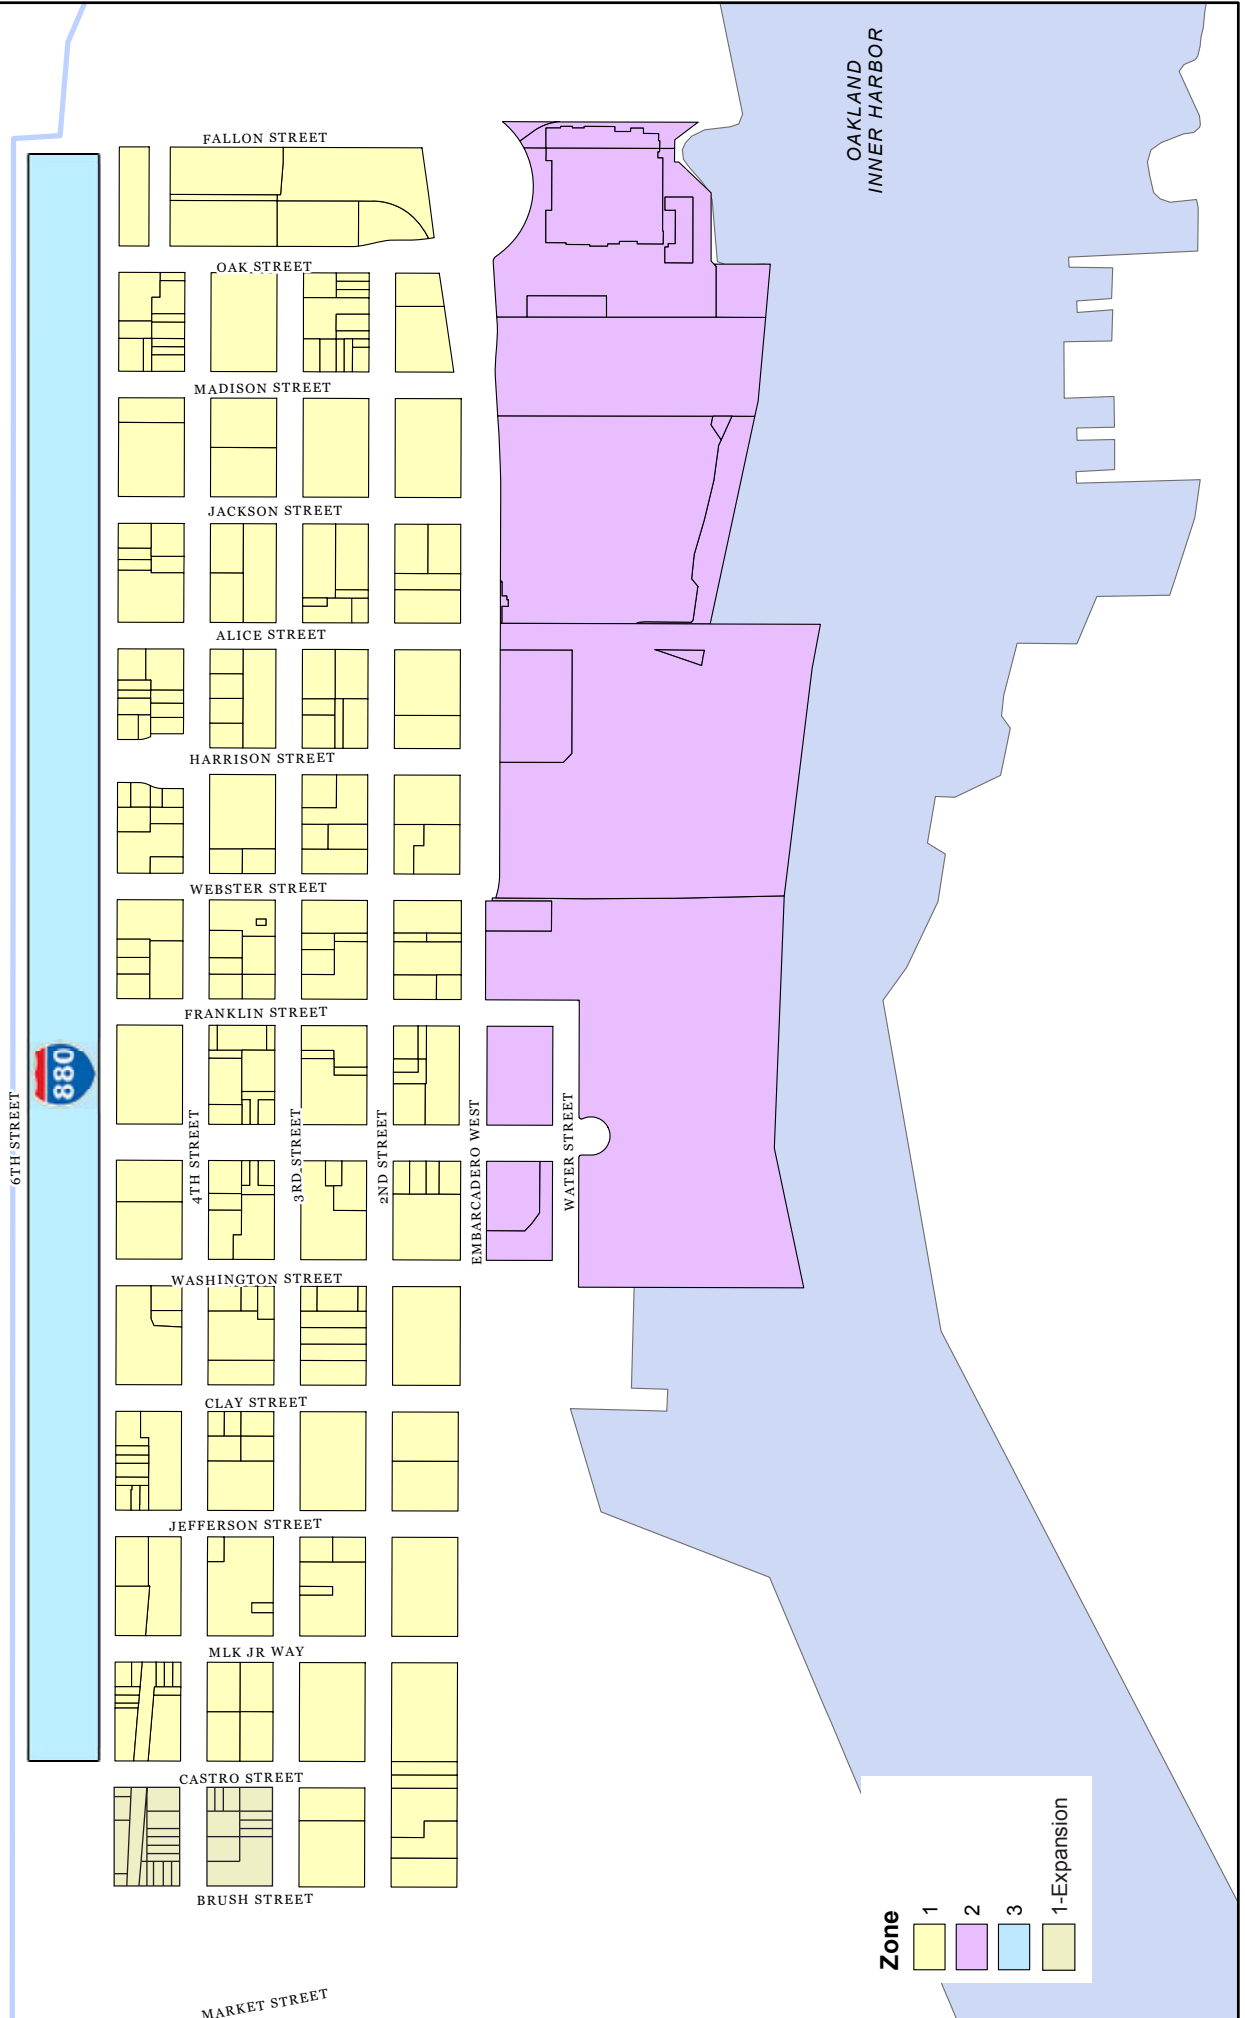

Attachment A:
District Boundary Maps

Jack London Improvement District

Zone	Color
1	Yellow
2	Purple
3	Light Blue
1-Expansion	Tan

MARKET STREET

Jack London Improvement District

Subdistricts for Smaller Maps

Zone

1

2

3

1-Expansion

Jack London Improvement District

Detailed Map 1 with Map ID Numbers

CASTRO STREET

BRUSH STREET

4TH STREET

MLK JR WAY

3RD STREET

2ND STREET

JEFFERSON STREET

CLAY STREET

Jack London Improvement District

Detailed Map 2 with Map ID Numbers

2ND STREET

189

HARRISON STREET

184

182 183

Jack London Improvement District

Detailed Map 4 with Map ID Numbers

109