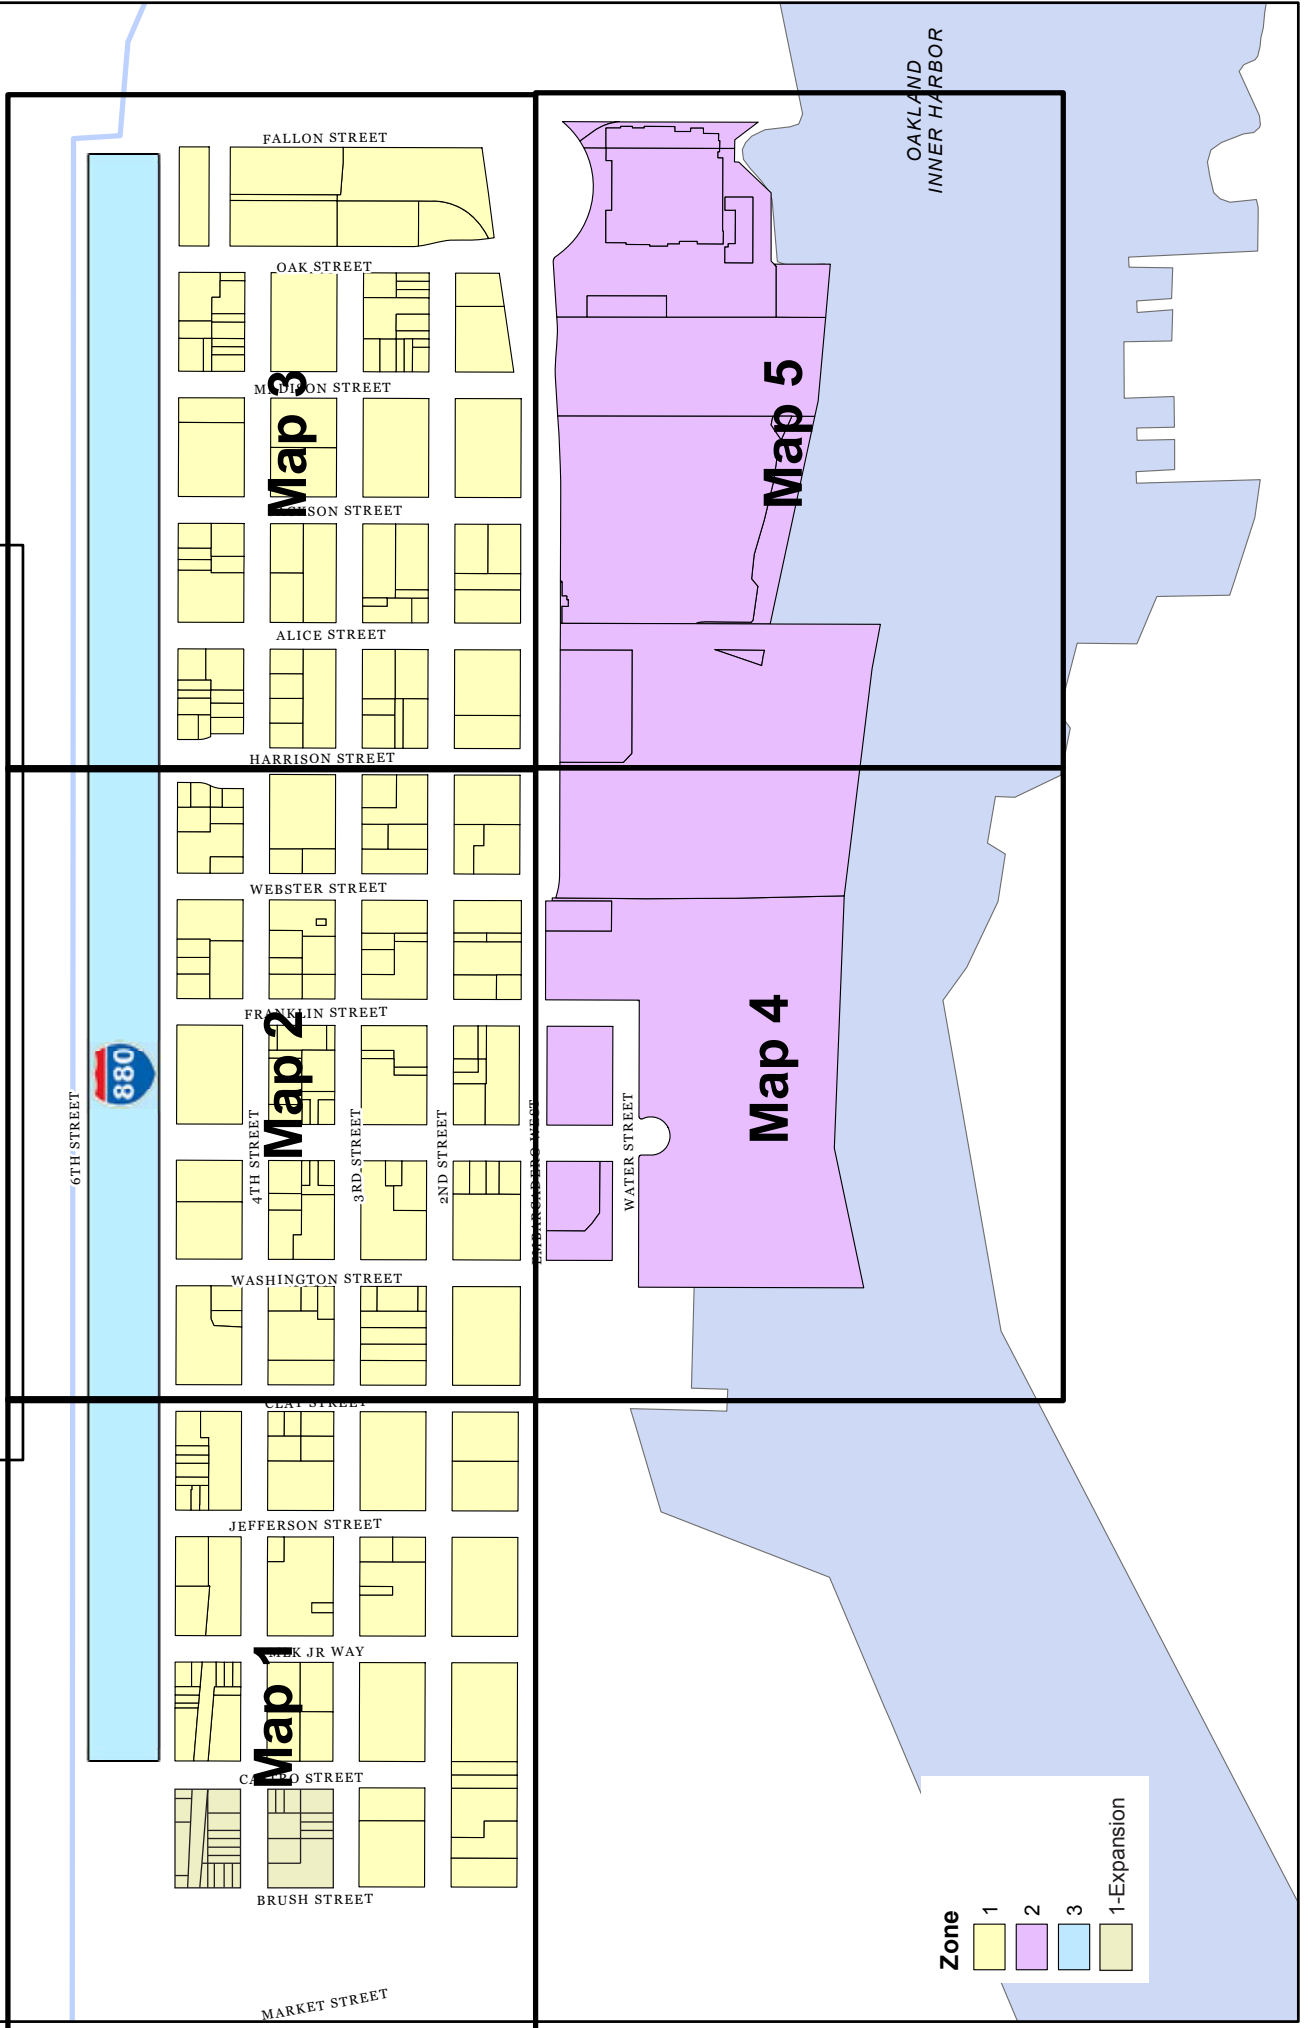

Attachment A:
District Boundary Maps

Jack London Improvement District

Zone	Color
1	Yellow
2	Purple
3	Light Blue
1-Expansion	Tan

MARKET STREET

Jack London Improvement District

Subdistricts for Smaller Maps

Zone

1

2

3

1-Expansion

Jack London Improvement District

Detailed Map 1 with Map ID Numbers

CASTRO STREET

BRUSH STREET

4TH STREET

MLK JR WAY

3RD STREET

2ND STREET

JEFFERSON STREET

CLAY STREET

Jack London Improvement District

Detailed Map 2 with Map ID Numbers

2ND STREET

189

HARRISON STREET

184

182 183

Jack London Improvement District

Detailed Map 4 with Map ID Numbers

109